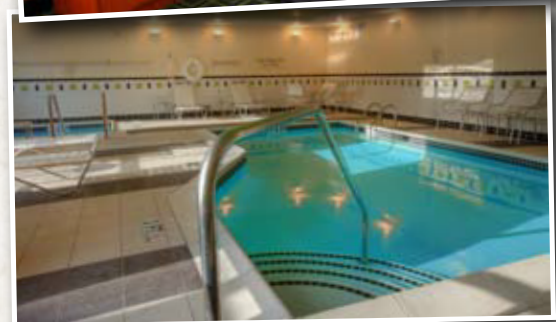

With quiet and comfortable accommodations, the Lock Haven Fairfield Inn & Suites has easy access to the Marcellus Shale Region and is perfect for your short or long-term stay.

- Complimentary Hot Breakfast Buffet
- 65 Spacious Guest Rooms
- Complimentary High-Speed Wireless Internet
- Short distance from several local dining establishments
- Heated Indoor Pool and 24-Hour Fitness Center